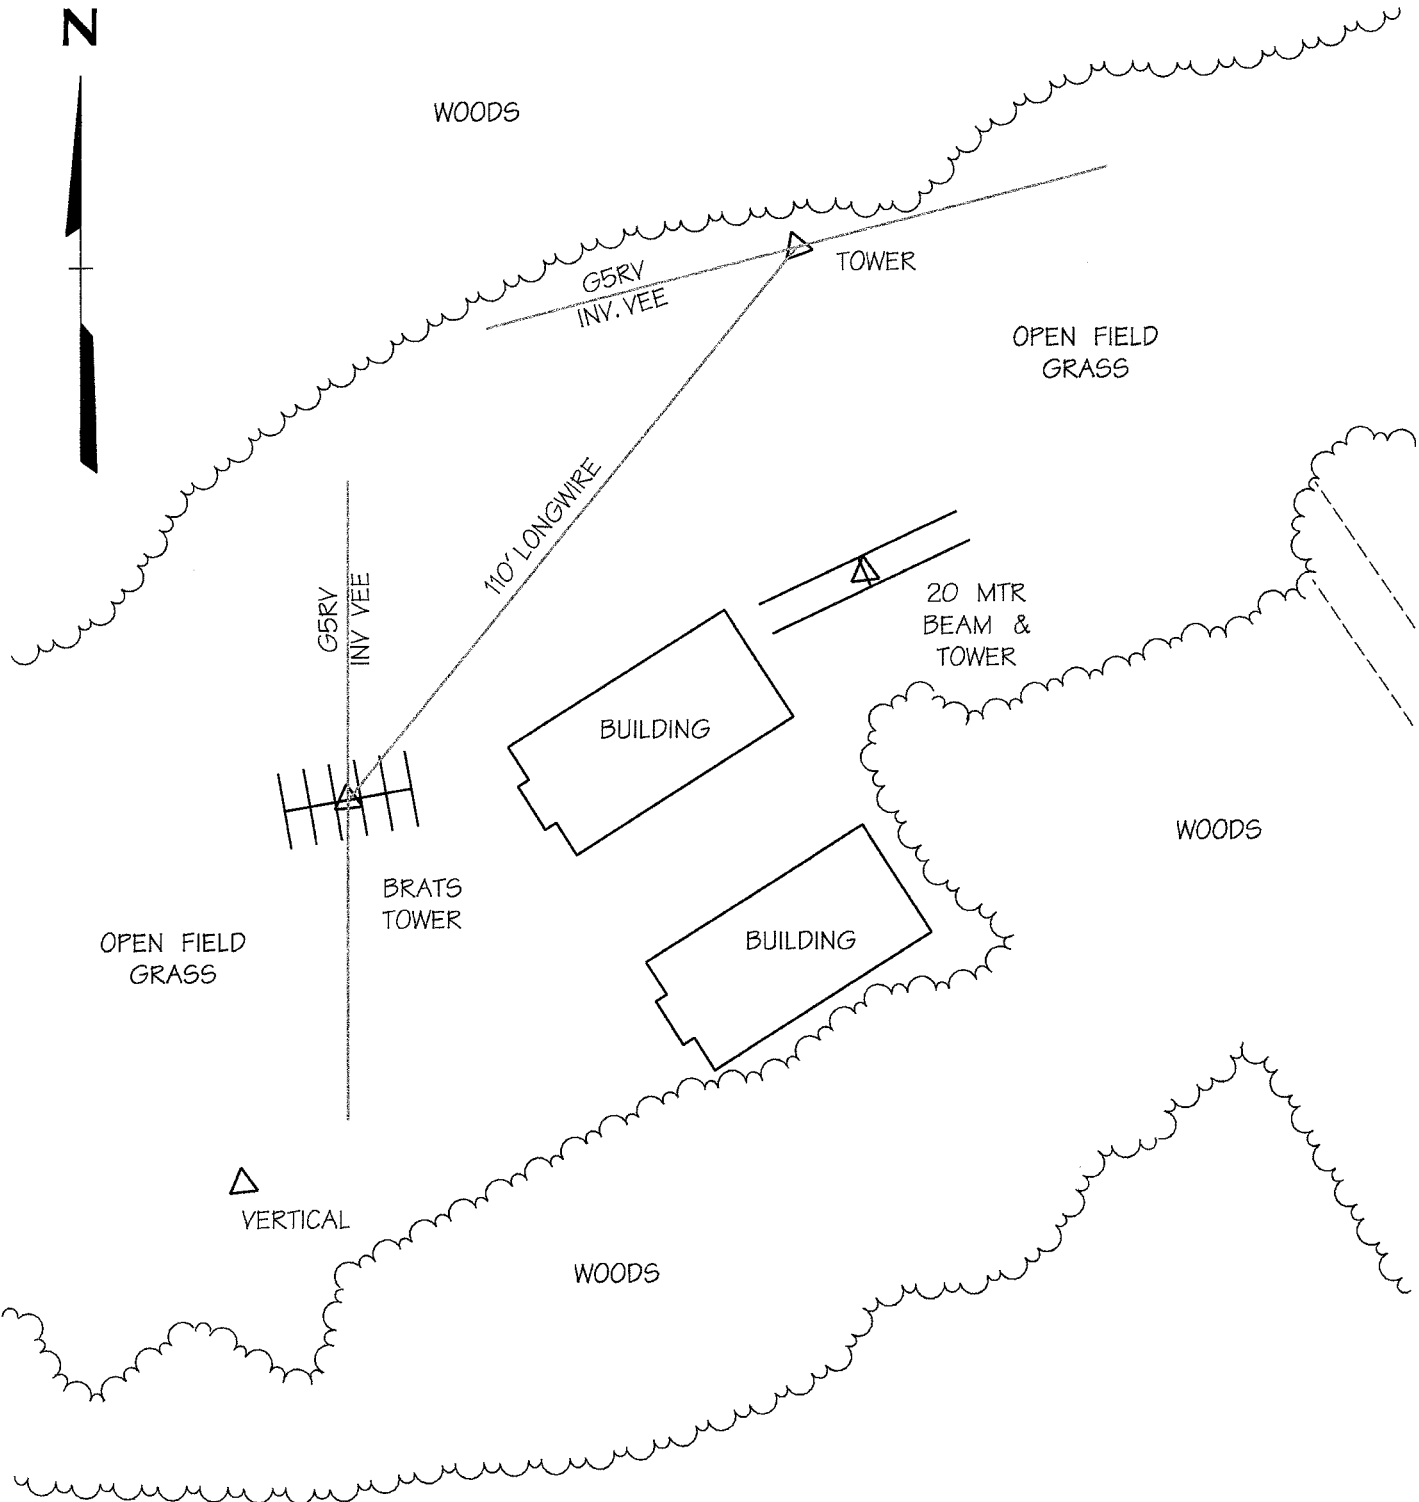

N

WOODS

WOODS

OPEN FIELD GRASS

BRATS TOWER

BUILDING

BUILDING

20 MTR BEAM & TOWER

VERTICAL

WOODS

TOWER

G5RV INV. YEE

G5RV INV. YEE

110' LONGWIRE

**ANTENNA LAYOUT  
OPTION D**

**AERO AMATEUR RADIO CLUB  
CAMP GENYARA  
FIELD DAY SITE PLAN**

Scale: 1"=30'

Date: 1/25/08

Drawn By: WDE